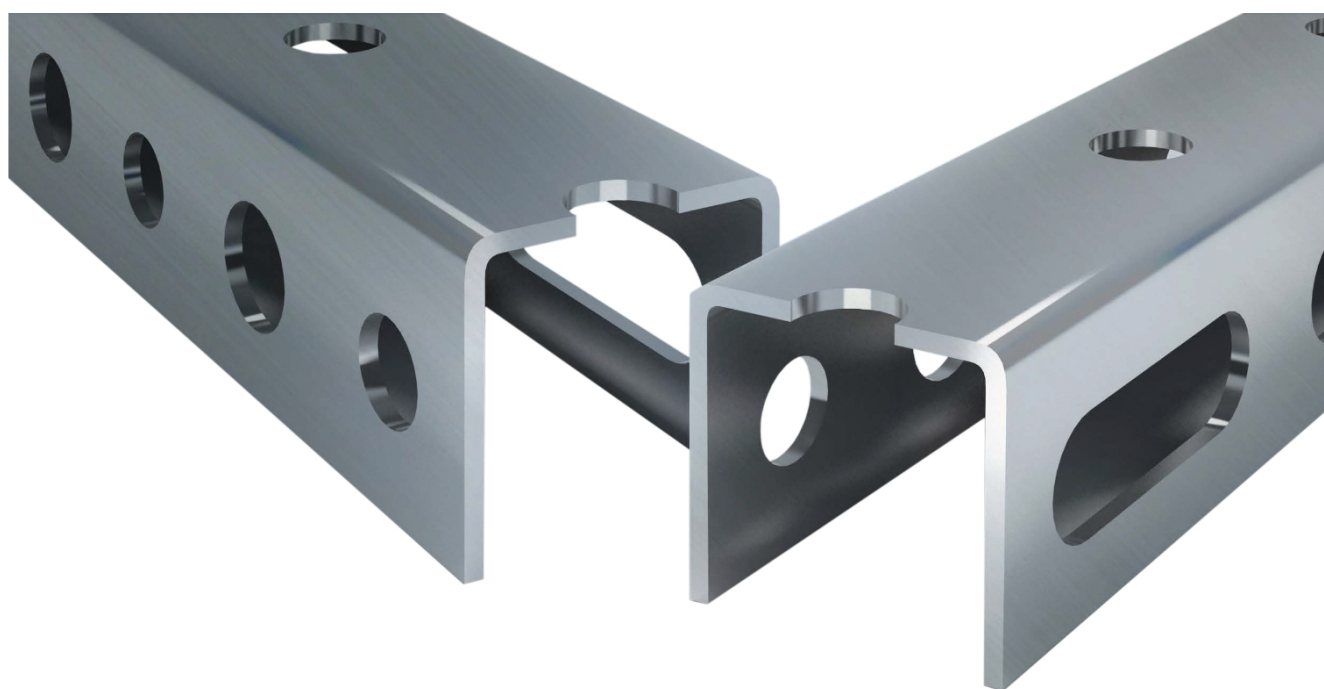

# MU MOUNTING PROFILES

Status	Symbol	Dimensions (mm)	Thickness (mm)
	30 x 30 x 30/2.0	30 x 30	2,0
	30 x 30 x 30/3.0	30 x 30	3,0

**LANDSBERG**  
STEEL PROFILES

KONTAKT

+48 58 582 51 41  
biuro@landsberg.pl