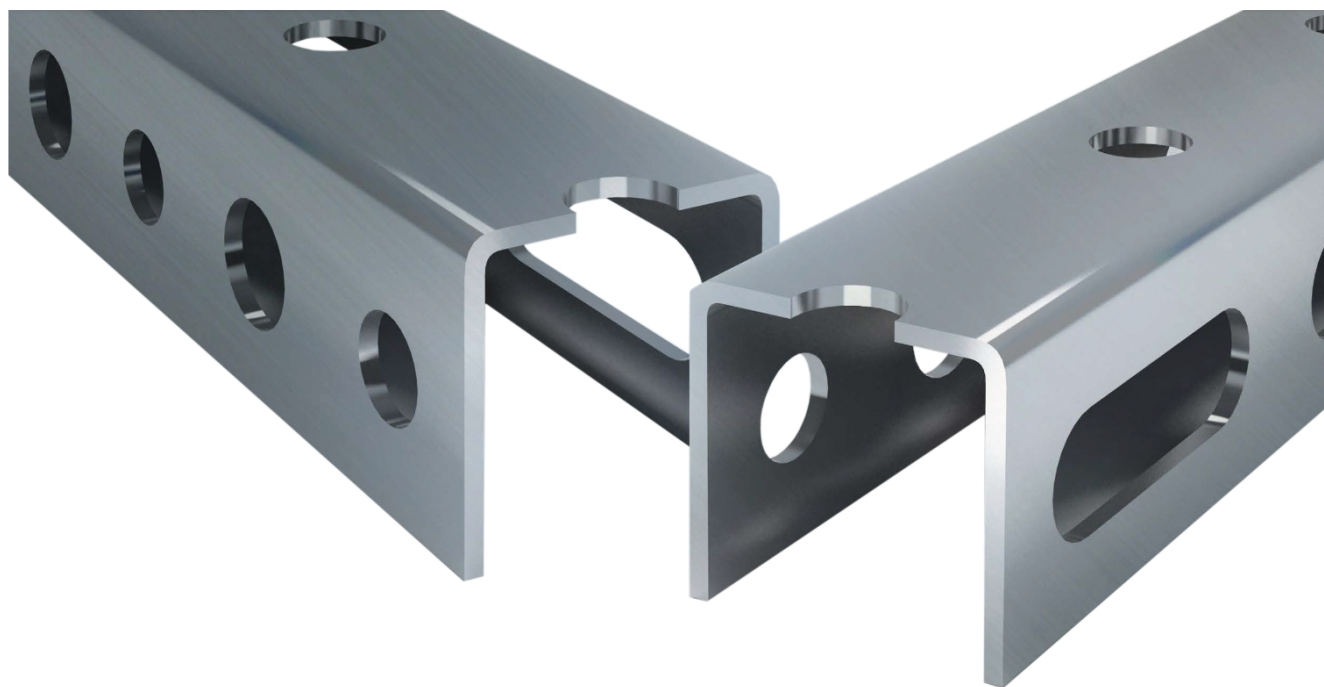

# MU-MONTAGEPROFILE

Status	Symbol	Dimensionen	Blechdicke
	30 x 30 x 30/2.0	30 x 30	2,0
	30 x 30 x 30/3.0	30 x 30	3,0